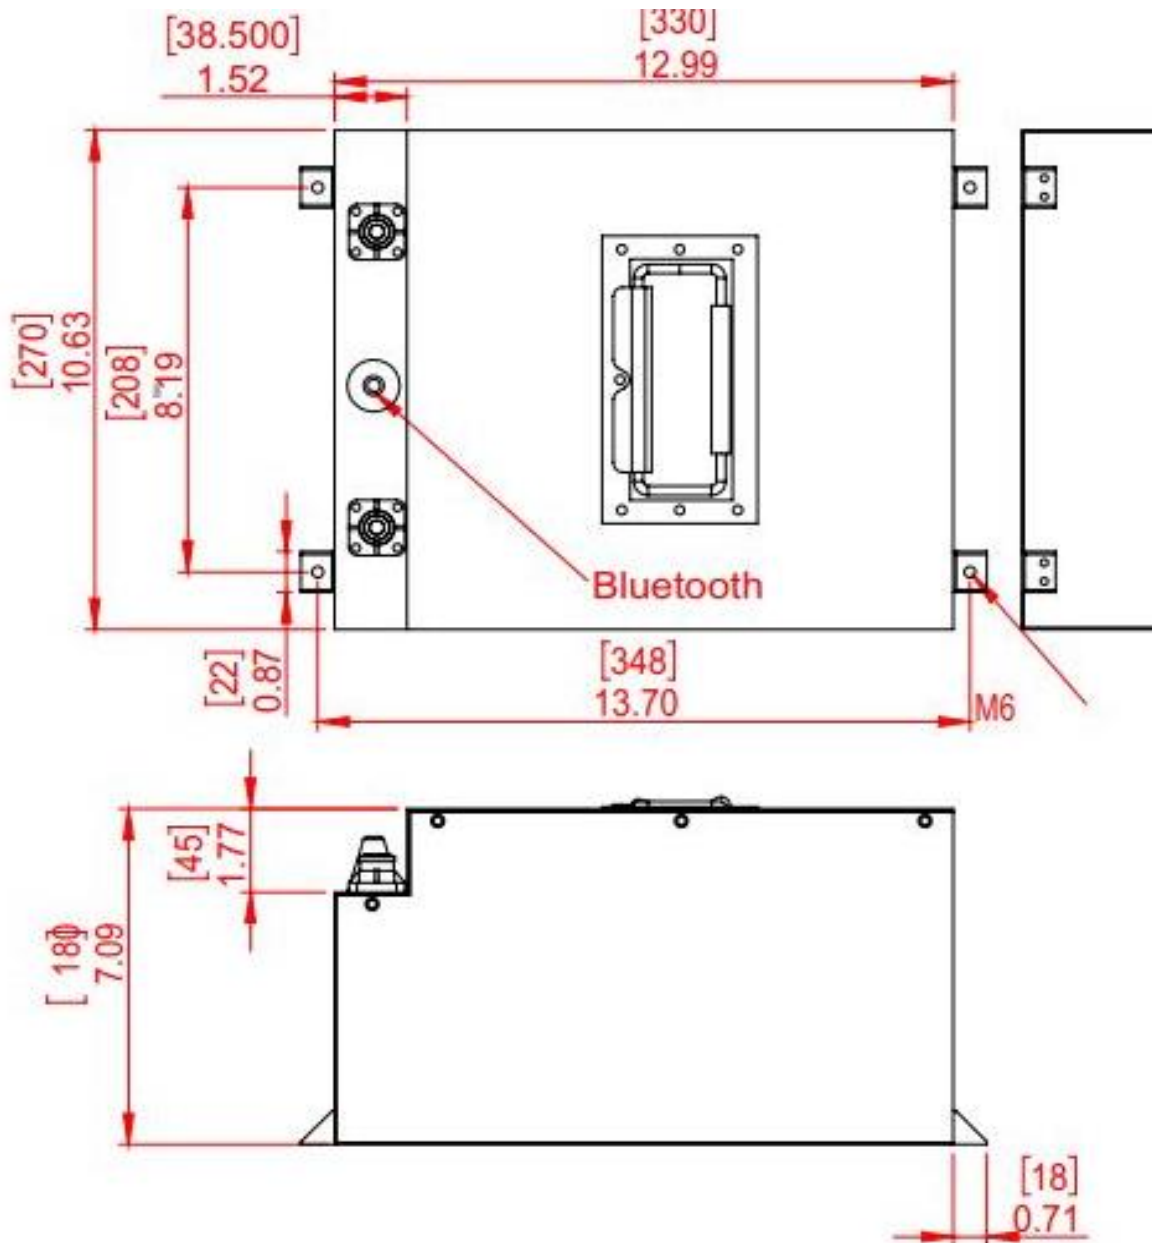

KS-SB200B (mm)/Inches

Size: (mm \pm 2) L*W*H 330*270*180 (inch 13*10.6*7.1)

Size excludes removable fixing brackets: length 18mm each (inch 0.7)

Weight: 23.8Kg (52.5lbs)

IP designation: IP52

Case Material: Powder Coated Steel

Vehicle front seats cradle (Driver/Passenger singles) X250/X290 SEVEL S.P.A Platforms, (Ducato / Relay / Boxer)